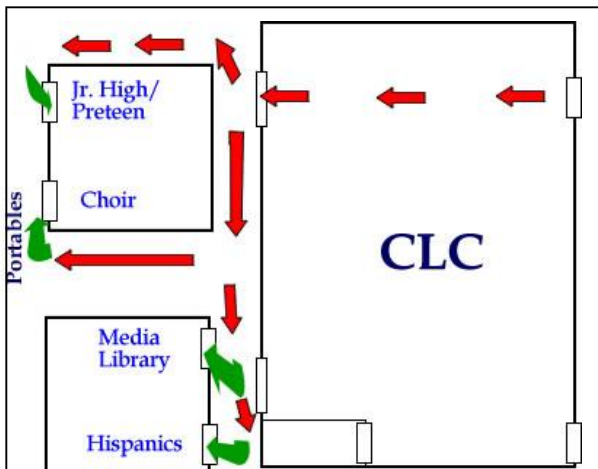

WHBC Campus Map

CLC Building Map

SERVICE TIMES/ACTIVITIES

If you are a first time visitor, please check in at our Welcome Center, or find a greeter (located at most entrances handing out bulletins) to assist you in your visit with us!

The Youth meet in the "basement" area for Bible Study. Youth (7th grade and up) meet with adults for worship at 10:45AM in the sanctuary.

Adults meet at 9:30AM for Bible Study. See inside for classes and locations.

Visitor Information Pamphlet

Class Guide and Locations

Wall Highway Location Map

Adult Bible Study: 9:30 AM

Sunday Worship: 10:45AM/5:00 PM

Wednesday Bible Study: 6:30PM (CWC Building)

ADULT Bible Study Offerings: