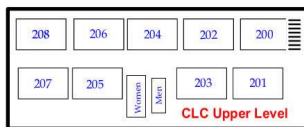

WHBC Campus Map

CLC Building Map

SERVICE TIMES/ACTIVITIES

If you are a first time visitor, please check in at our Welcome Center, or find a greeter (located at most entrances handing out bulletins) to assist you in your visit with us!